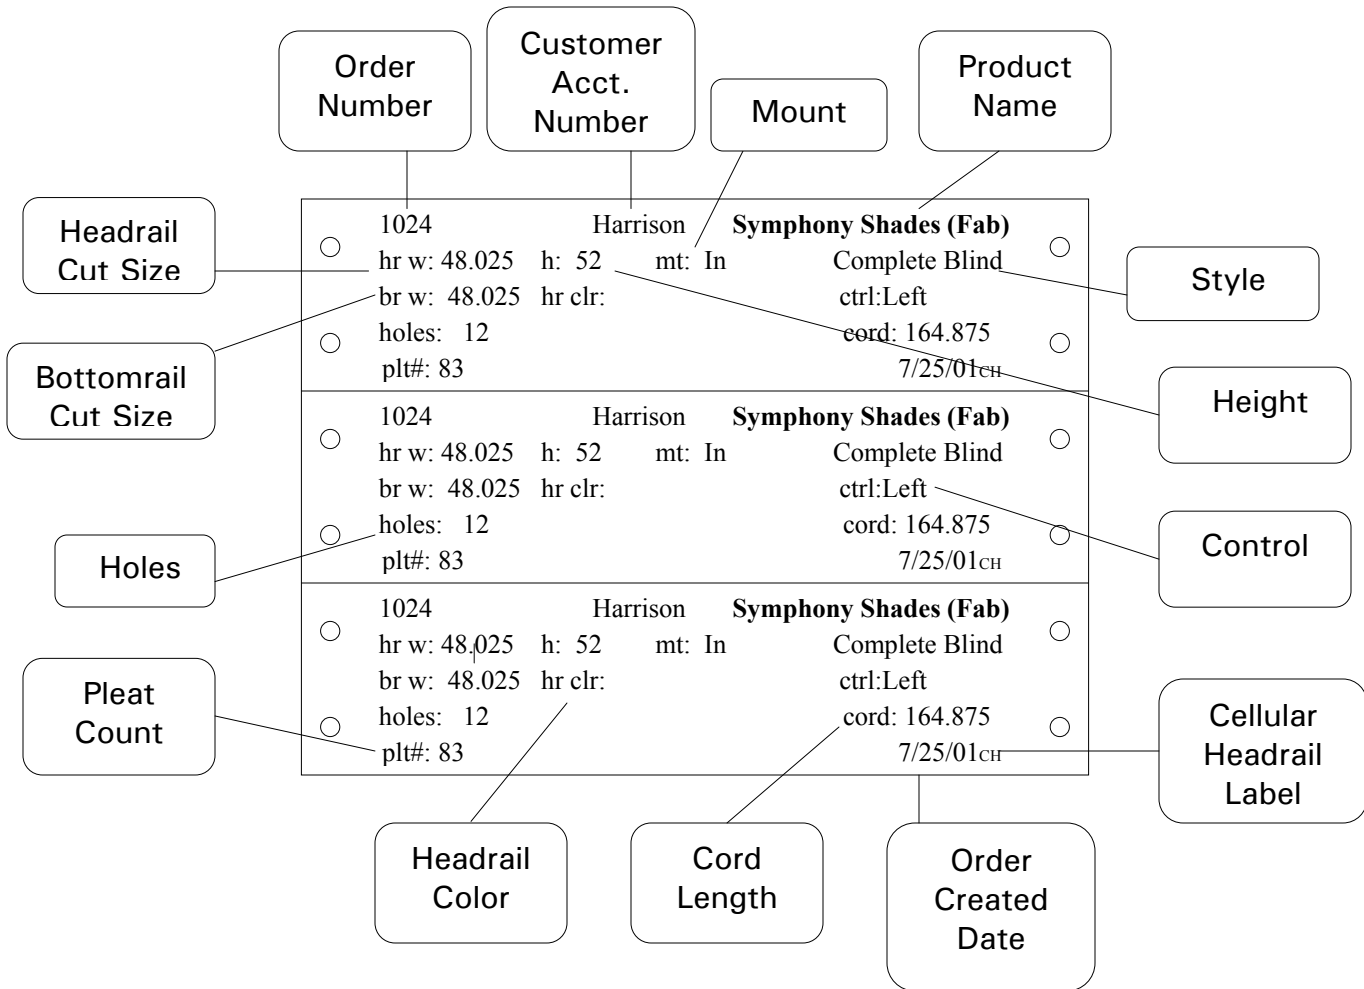

Cellular Blind Headrail Label Layout

Sample Production Output
For More Information Contact
Solatech
Toll Free 1-877-994-TECH (8324)

This is Sample Output Only. All Solatech output can be customized for individual users.

Note: The bubbles on this page indicate the type of information contained on each section of the label. For this information to be displayed on your labels, your Product Database must contain an option with a name matching the name in a bubble. i.e. - a Product Database with an option named : "Length" will not display on a label because the labels are looking for an option named "Height". Product database Options can be validated using the Solatech Product Manager located in the setup menu.