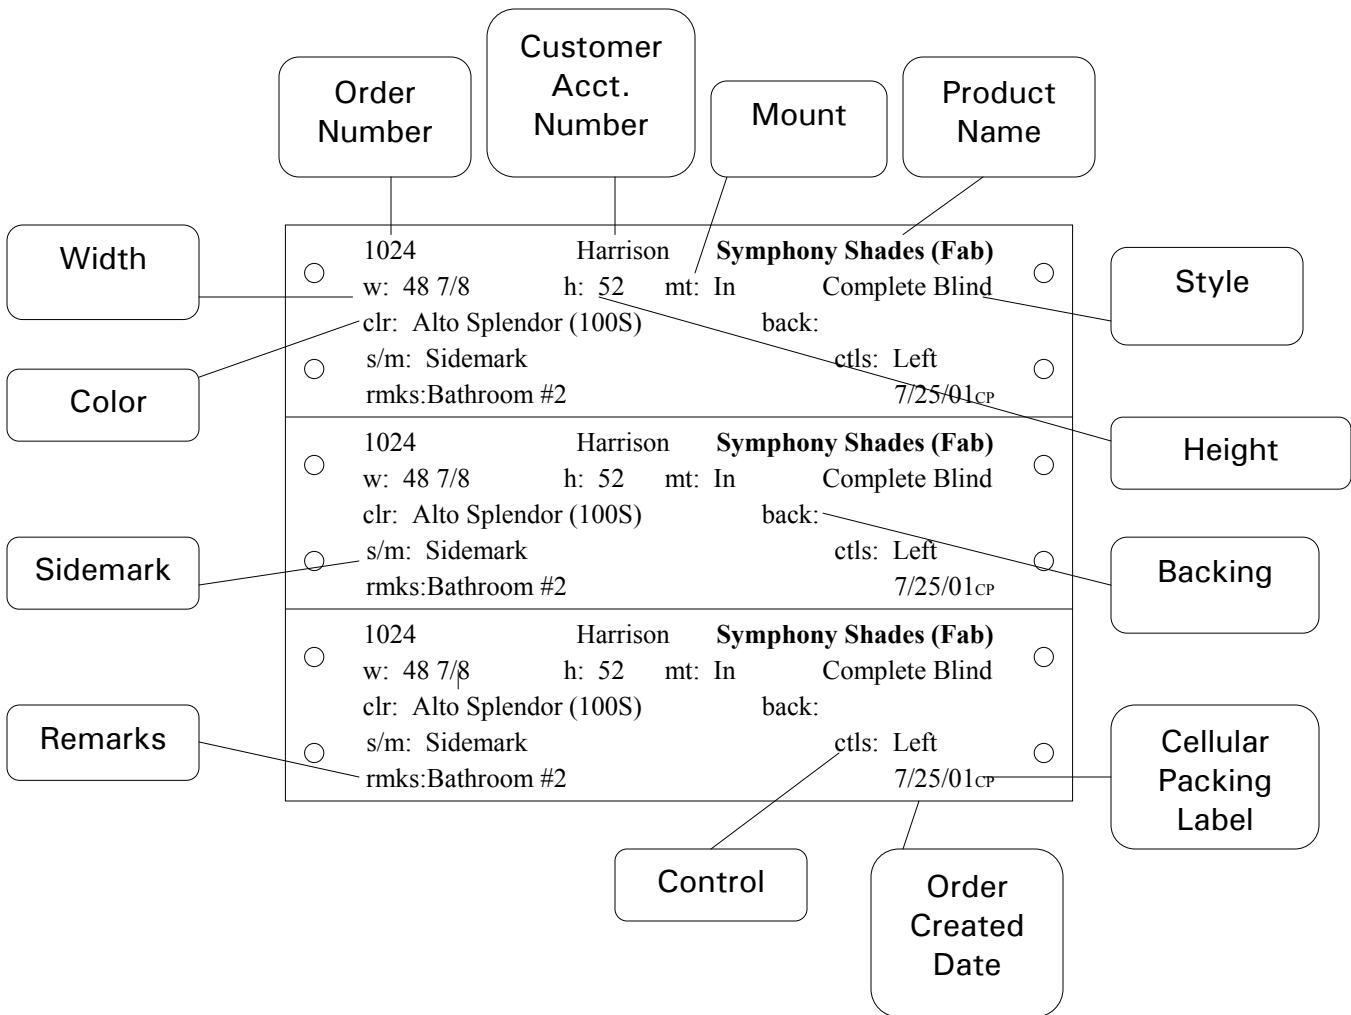

**Note:** The bubbles on this page indicate the type of information contained on each section of the label. For this information to be displayed on your labels, your Product Database must contain an option with a name matching the name in a bubble. i.e. - a Product Database with an option named : "Length" will not display on a label because the labels are looking for an option named "Height". Product database Options can be validated using the Solatech Product Manager located in the setup menu.

# Cellular Blind Fabric Label Layout

Sample Production Output  
For More Information Contact  
Solatech  
Toll Free 1-877-994-TECH (8324)

This is Sample Output Only. All Solatech output can be customized for individual users.

# Cellular Blind Packing Label Layout

Sample Production Output  
 For More Information Contact  
 Solatech  
 Toll Free 1-877-994-TECH (8324)

This is Sample Output Only. All Solatech output can be customized for individual users.