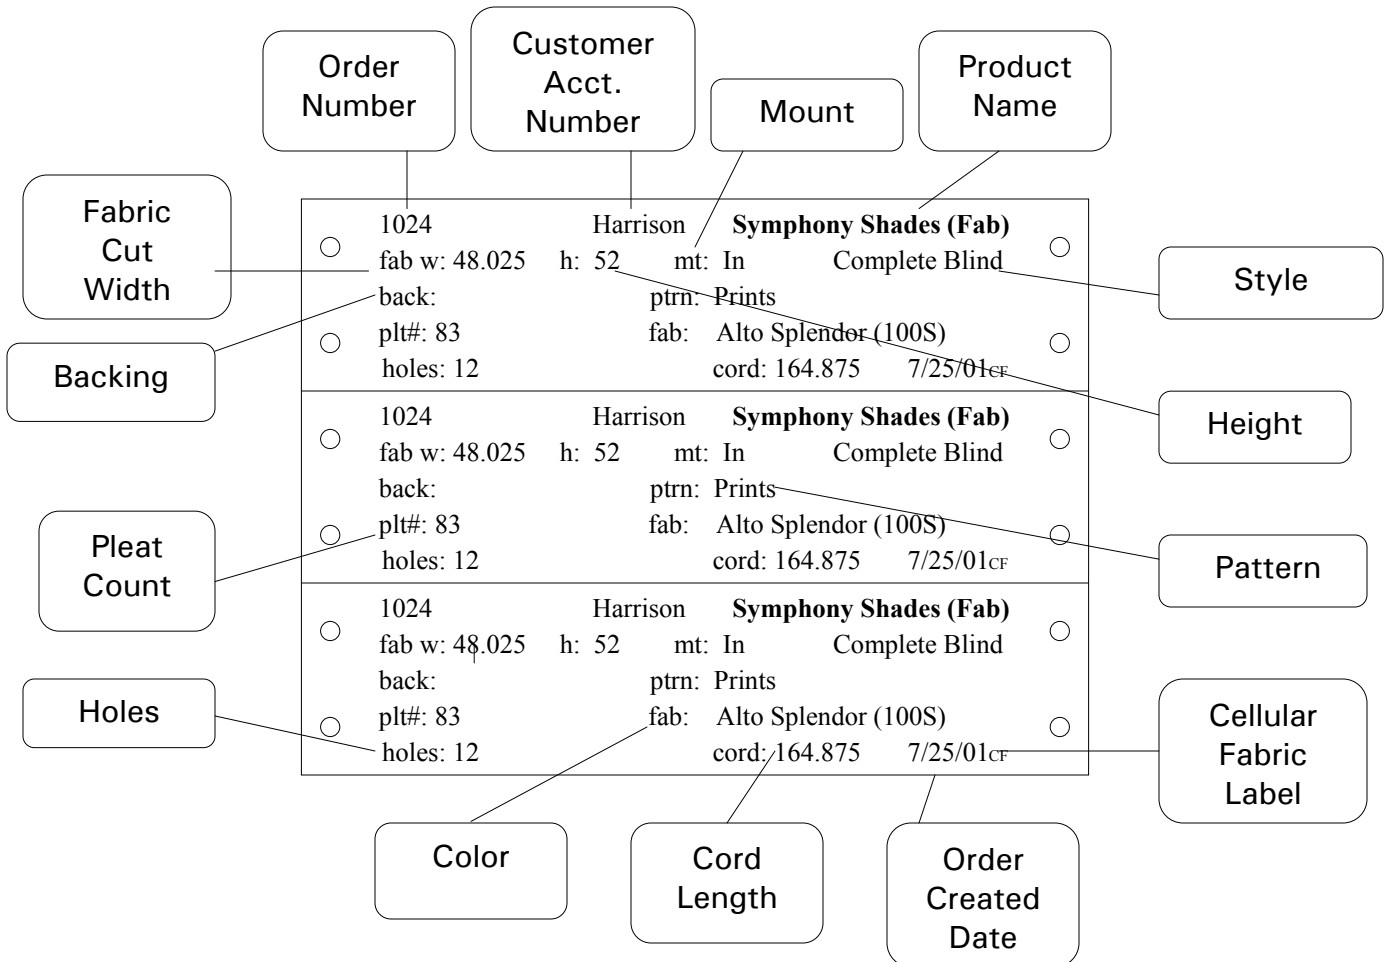

**Note:** The bubbles on this page indicate the type of information contained on each section of the label. For this information to be displayed on your labels, your Product Database must contain an option with a name matching the name in a bubble.  
i.e. - a Product Database with an option named : "Length" will not display on a label because the labels are looking for an option named "Height". Product database Options can be validated using the Solatech Product Manager located in the setup menu.

# Cellular Blind Headrail Label Layout

Sample Production Output  
For More Information Contact  
Solatech  
Toll Free 1-877-994-TECH (8324)

This is Sample Output Only. All Solatech output can be customized for individual users.

# Cellular Blind Fabric Label Layout

Sample Production Output  
For More Information Contact  
Solatech  
Toll Free 1-877-994-TECH (8324)

This is Sample Output Only. All Solatech output can be customized for individual users.