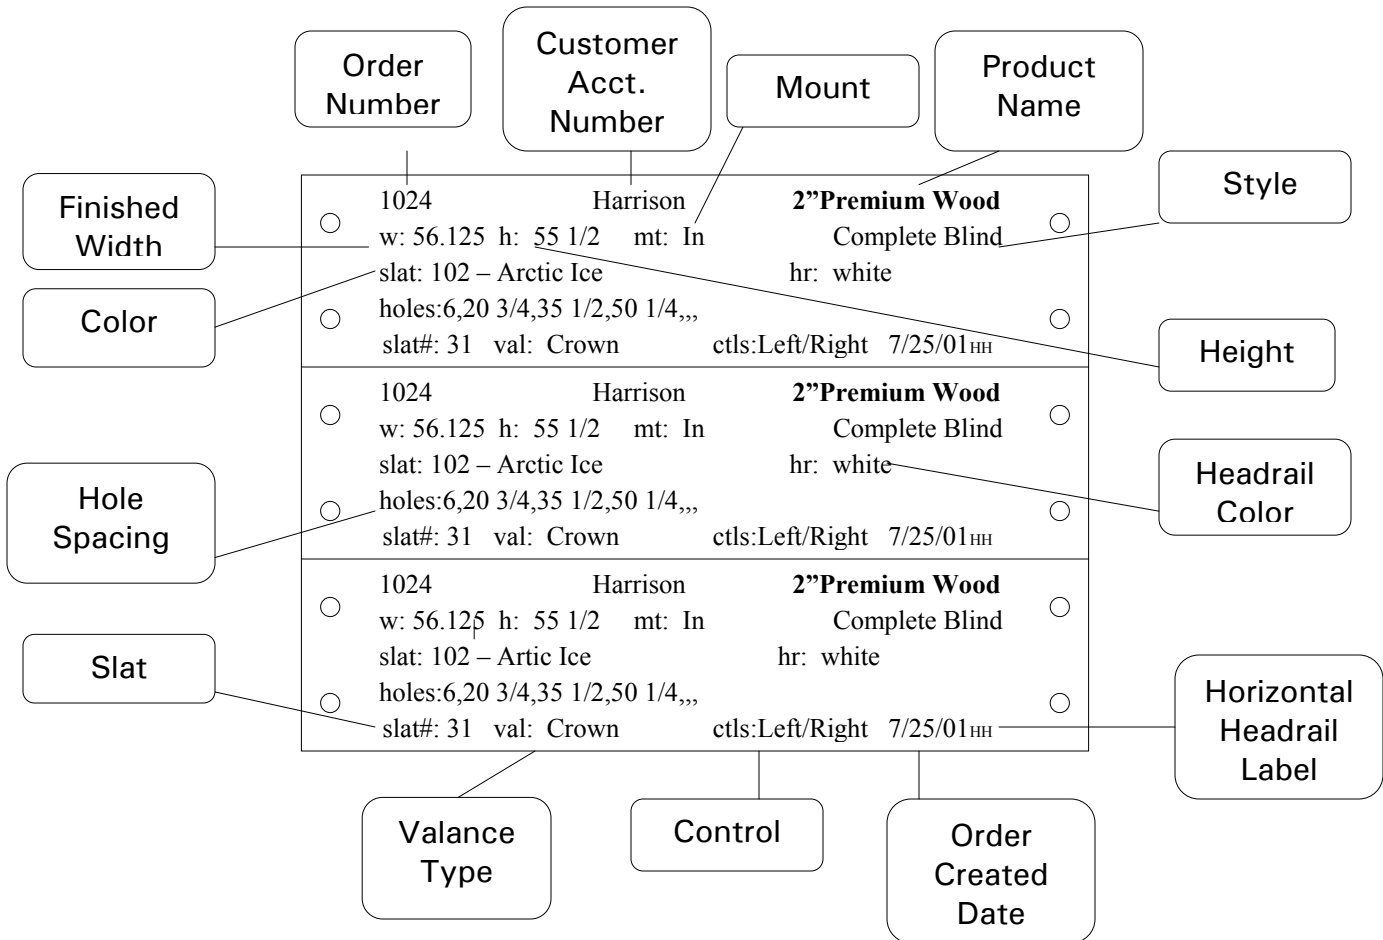

# Horizontal Blind Headrail Label Layout

**Sample Production Output**  
**For More Information Contact**  
**Solatech**  
**Toll Free 1-877-994-TECH (8324)**

This is Sample Output Only. All Solatech output can be customized for individual users.

**Note:** The bubbles on this page indicate the type of information contained on each section of the label. For this information to be displayed on your labels, your Product Database must contain an option with a name matching the name in a bubble.  
i.e. - a Product Database with an option named : "Length" will not display on a label because the labels are looking for an option named "Height". Product database Options can be validated using the Solatech Product Manager located in the setup menu.