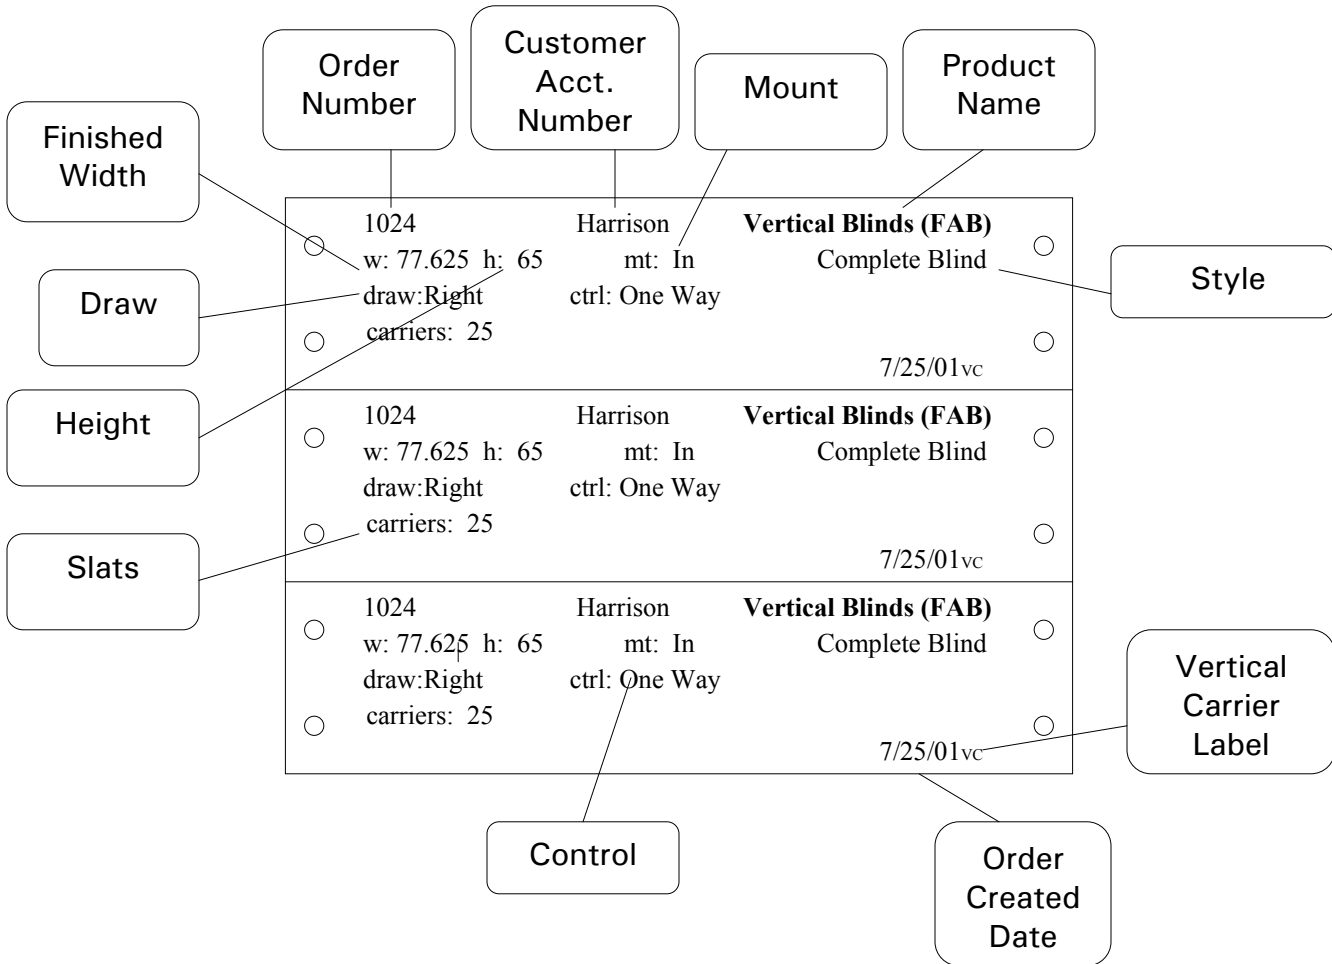

Vertical Blind Carrier Label Layout

Sample Production Output
For More Information Contact
Solatech
Toll Free 1-877-994-TECH (8324)

This is Sample Output Only. All Solatech output can be customized for individual users.

Note: The bubbles on this page indicate the type of information contained on each section of the label. For this information to be displayed on your labels, your Product Database must contain an option with a name matching the name in a bubble. *i.e.* - a Product Database with an option named : "Length" will not display on a label because the labels are looking for an option named "Height". Product database Options can be validated using the Solatech Product Manager located in the setup menu.