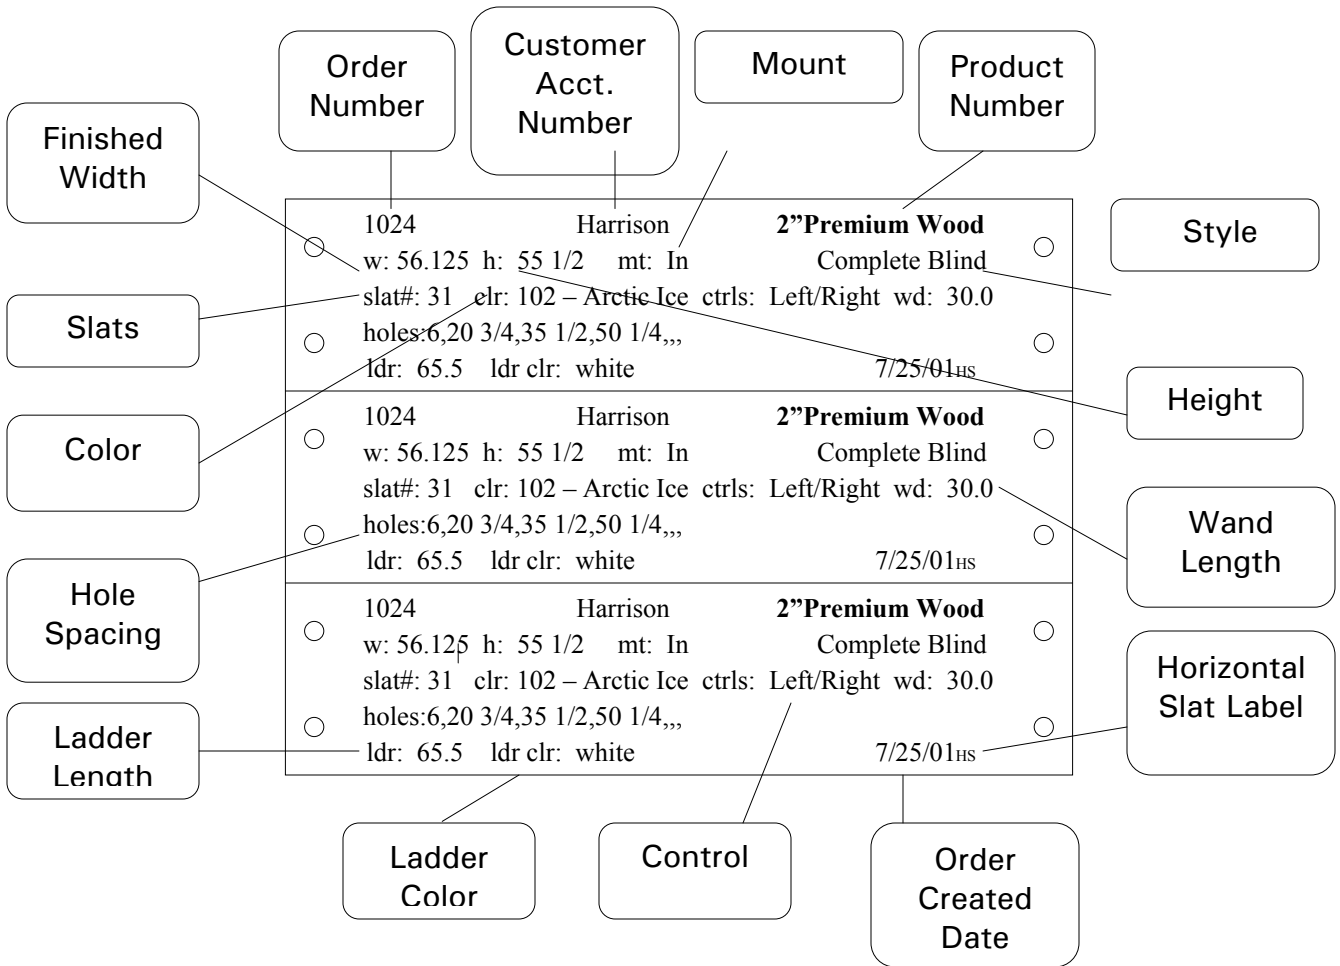

Horizontal Blind Slat Label Layout

Sample Production Output
For More Information Contact
Solatech
Toll Free 1-877-994-TECH (8324)

This is Sample Output Only. All Solatech output can be customized for individual users.

Note: The bubbles on this page indicate the type of information contained on each section of the label. For this information to be displayed on your labels, your Product Database must contain an option with a name matching the name in a bubble.
i.e. - a Product Database with an option named : "Length" will not display on a label because the labels are looking for an option named "Height". Product database Options can be validated using the Solatech Product Manager located in the setup menu.