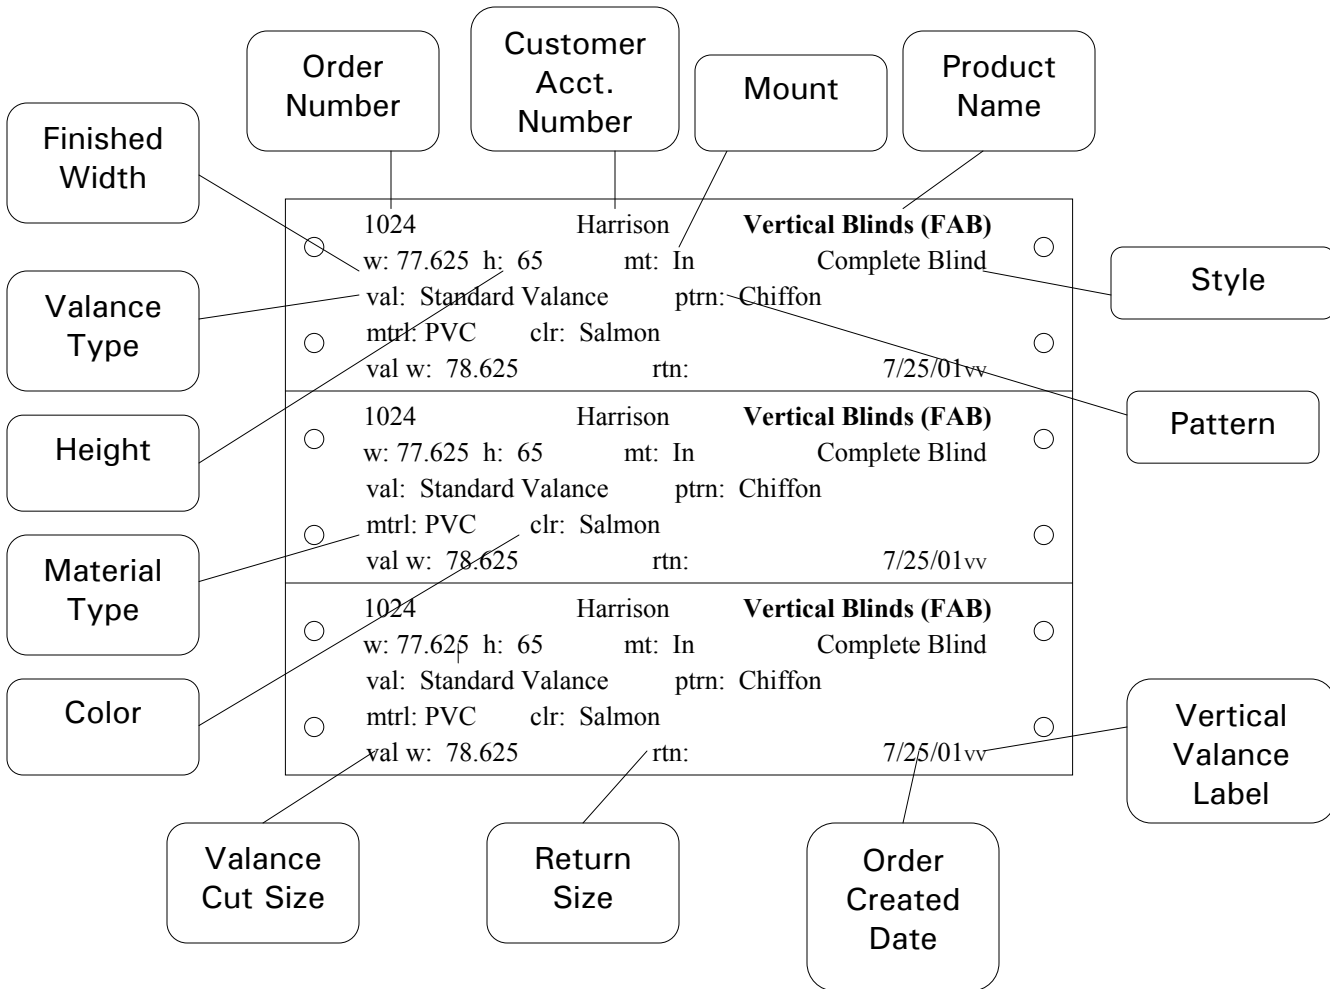

Vertical Blind Valance Label Layout

Sample Production Output
For More Information Contact
Solatech
Toll Free 1-877-994-TECH (8324)

This is Sample Output Only. All Solatech output can be customized for individual users.

Note: The bubbles on this page indicate the type of information contained on each section of the label. For this information to be displayed on your labels, your Product Database must contain an option with a name matching the name in a bubble. i.e. - a Product Database with an option named : "Length" will not display on a label because the labels are looking for an option named "Height". Product database Options can be validated using the Solatech Product Manager located in the setup menu.