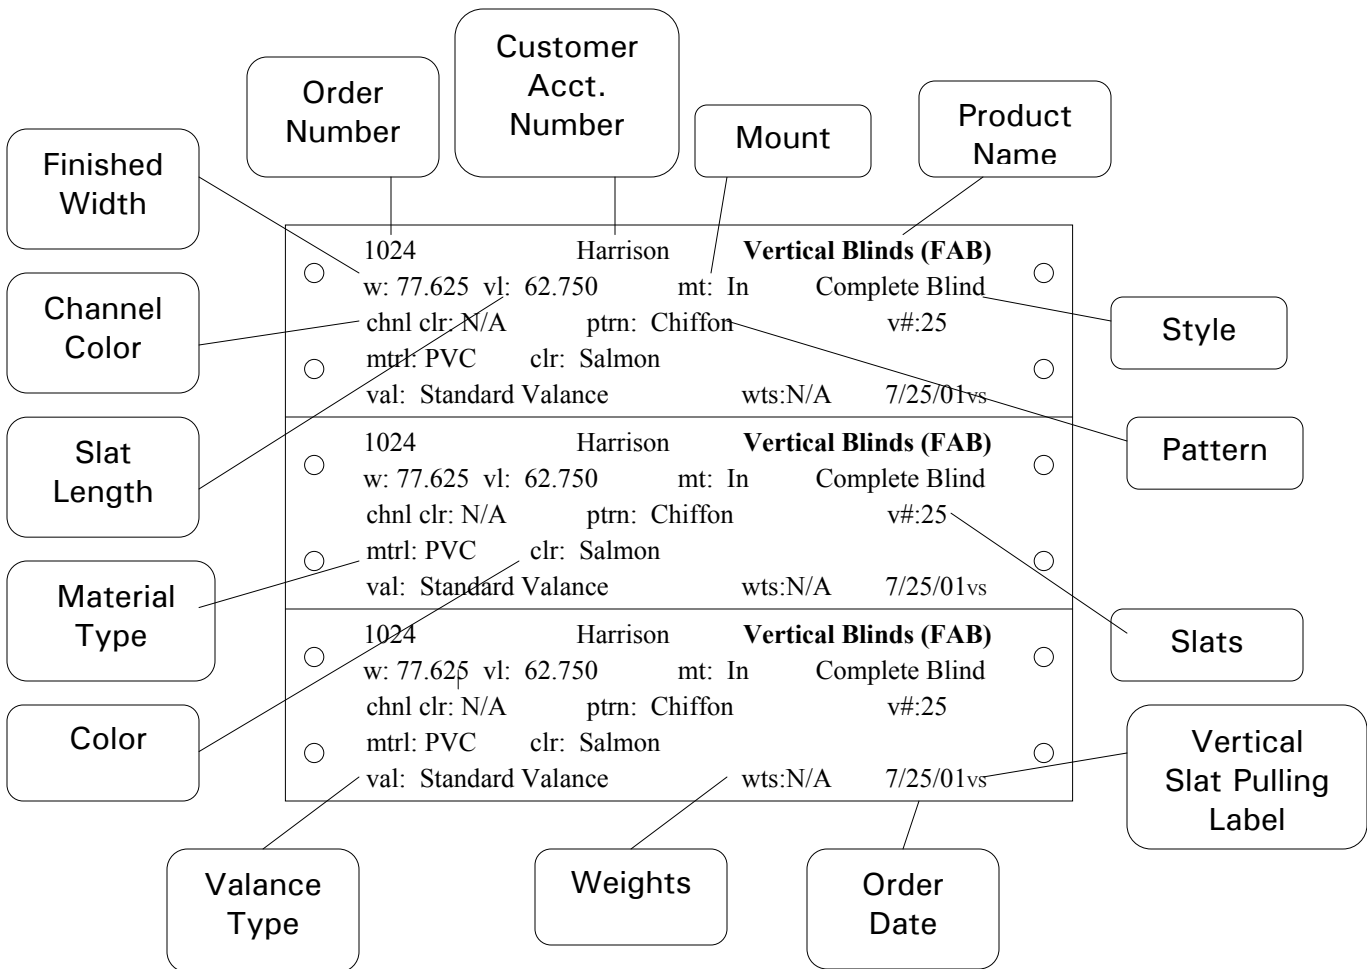

Vertical Blind Slat Pulling Label Layout

Sample Production Output
For More Information Contact
Solatech
Toll Free 1-877-994-TECH (8324)

This is Sample Output Only. All Solatech output can be customized for individual users.

Note: The bubbles on this page indicate the type of information contained on each section of the label. For this information to be displayed on your labels, your Product Database must contain an option with a name matching the name in a bubble. i.e. - a Product Database with an option named : "Length" will not display on a label because the labels are looking for an option named "Height". Product database Options can be validated using the Solatech Product Manager located in the setup menu.