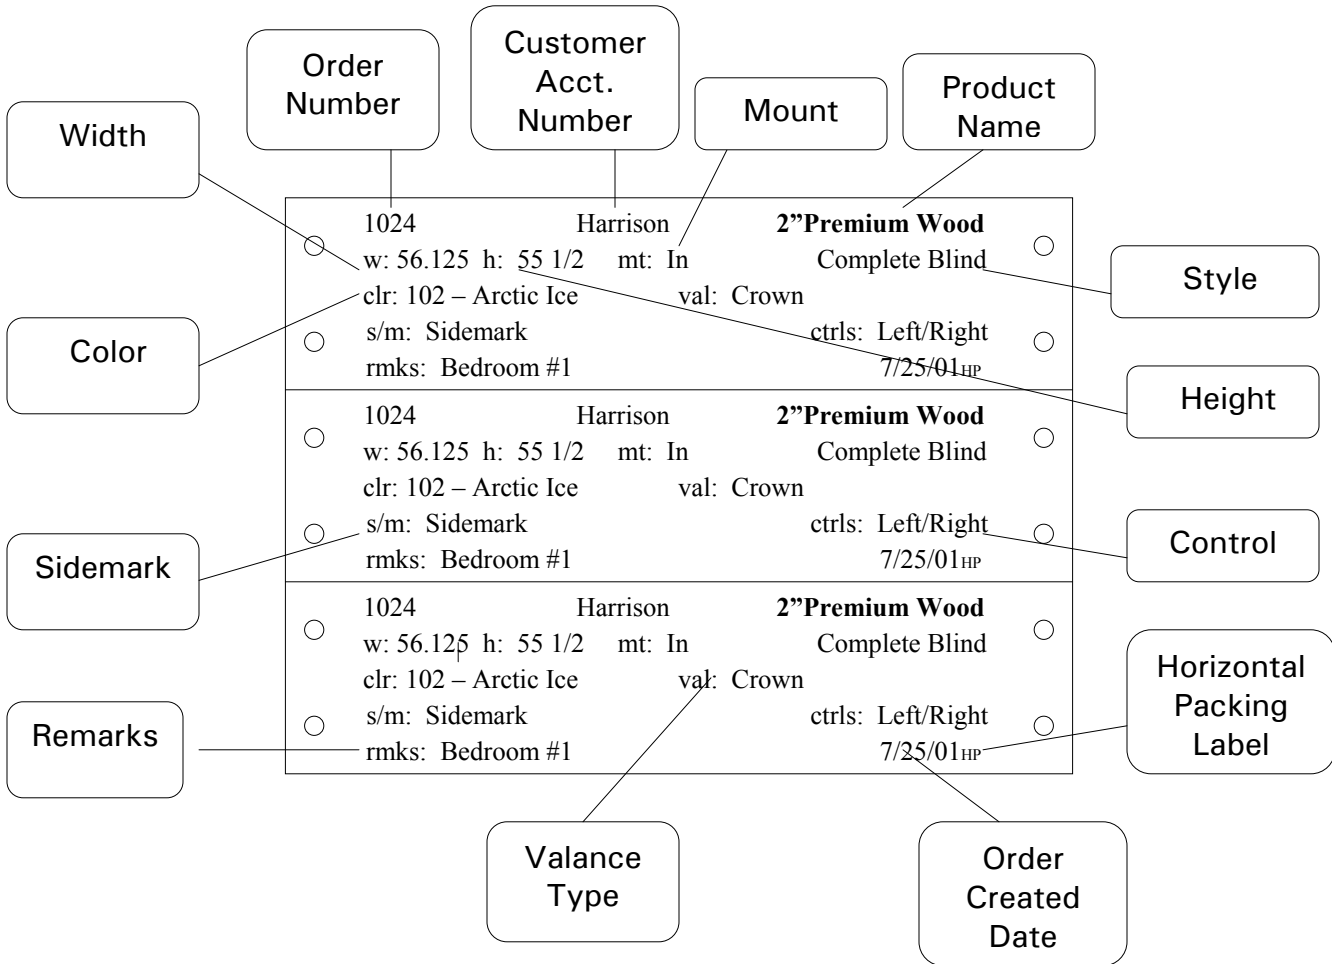

Horizontal Blind Packing Label Layout

Sample Production Output
For More Information Contact
Solatech
Toll Free 1-877-994-TECH (8324)

This is Sample Output Only. All Solatech output can be customized for individual users.

Note: The bubbles on this page indicate the type of information contained on each section of the label. For this information to be displayed on your labels, your Product Database must contain an option with a name matching the name in a bubble. *i.e.* - a Product Database with an option named : "Length" will not display on a label because the labels are looking for an option named "Height". Product database Options can be validated using the Solatech Product Manager located in the setup menu.