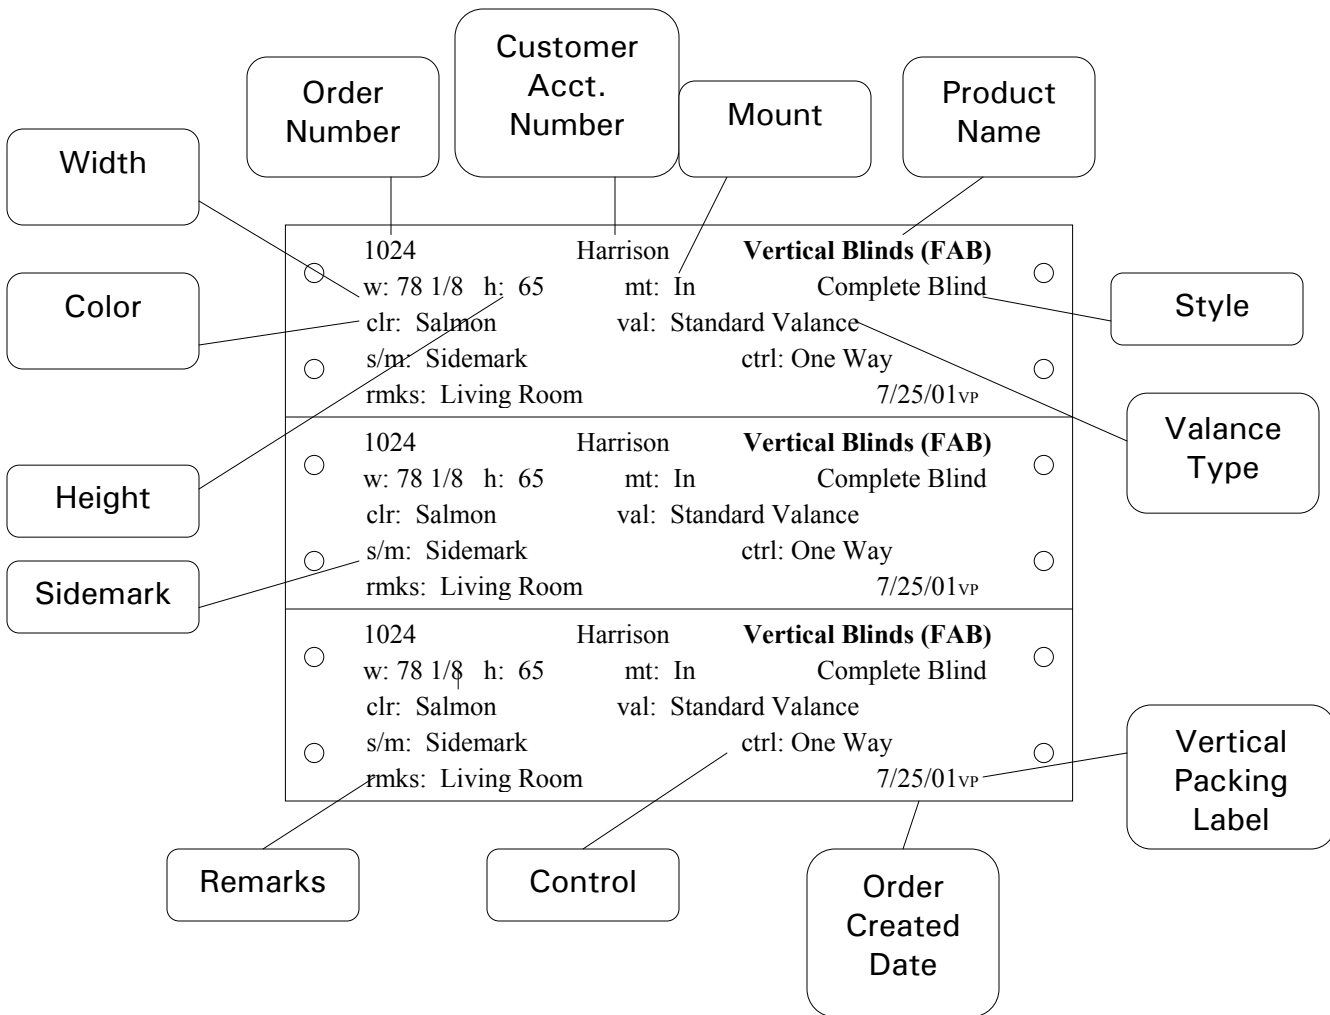

Vertical Blind Packing Label Layout

Sample Production Output
For More Information Contact
Solatech
Toll Free 1-877-994-TECH (8324)

This is Sample Output Only. All Solatech output can be customized for individual users.

Note: The bubbles on this page indicate the type of information contained on each section of the label. For this information to be displayed on your labels, your Product Database must contain an option with a name matching the name in a bubble.
i.e. - a Product Database with an option named : "Length" will not display on a label because the labels are looking for an option named "Height". Product database Options can be validated using the Solatech Product Manager located in the setup menu.