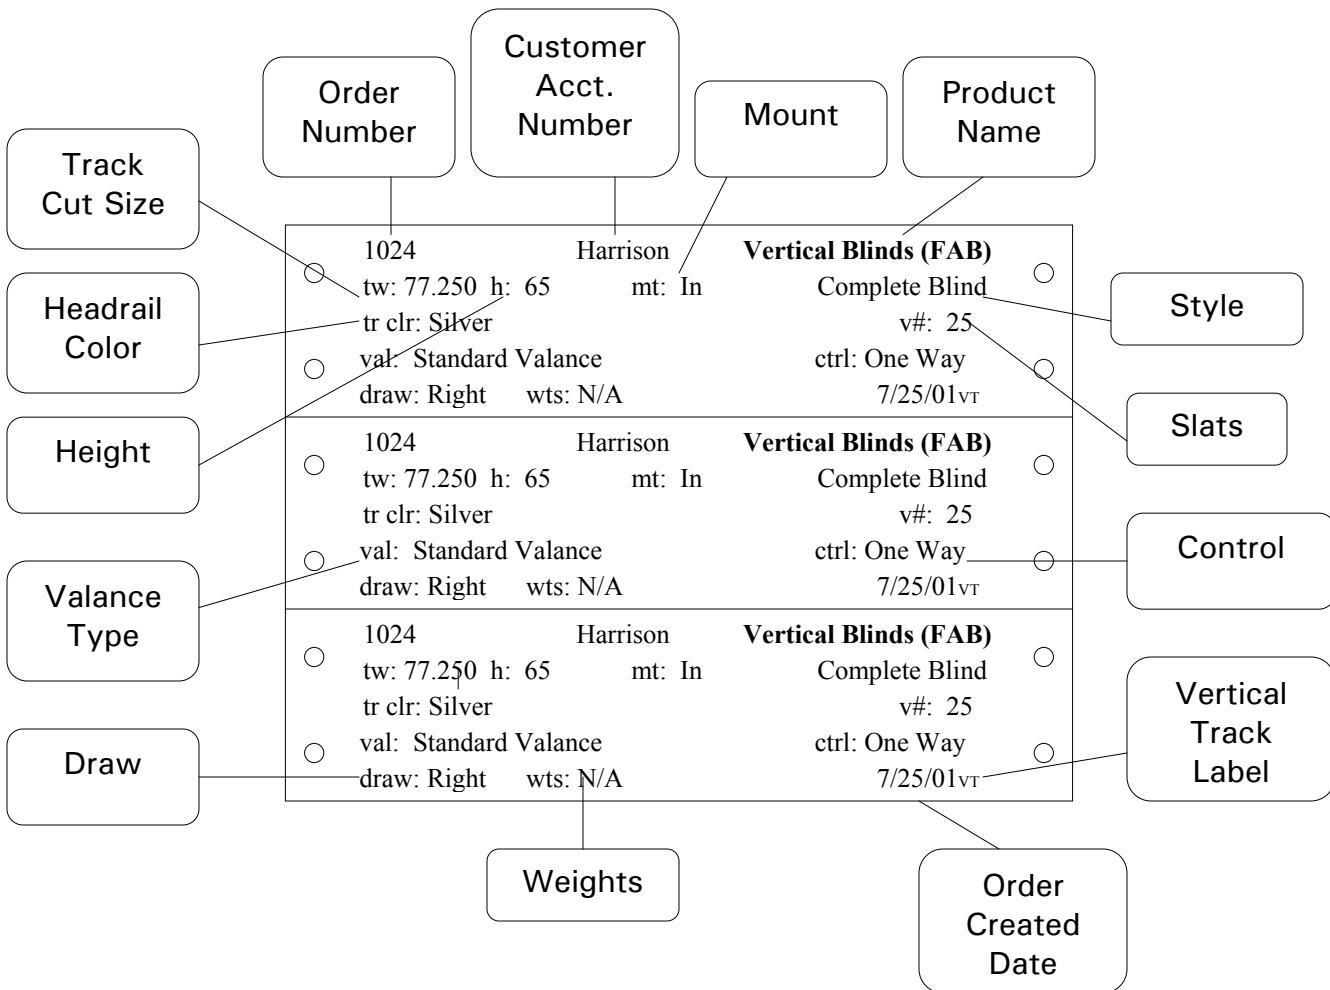

Vertical Blind Track Label Layout

Sample Production Output
For More Information Contact
Solatech
Toll Free 1-877-994-TECH (8324)

This is Sample Output Only. All Solatech output can be customized for individual users.

Note: The bubbles on this page indicate the type of information contained on each section of the label. For this information to be displayed on your labels, your Product Database must contain an option with a name matching the name in a bubble. i.e. - a Product Database with an option named : "Length" will not display on a label because the labels are looking for an option named "Height". Product database Options can be validated using the Solatech Product Manager located in the setup menu.