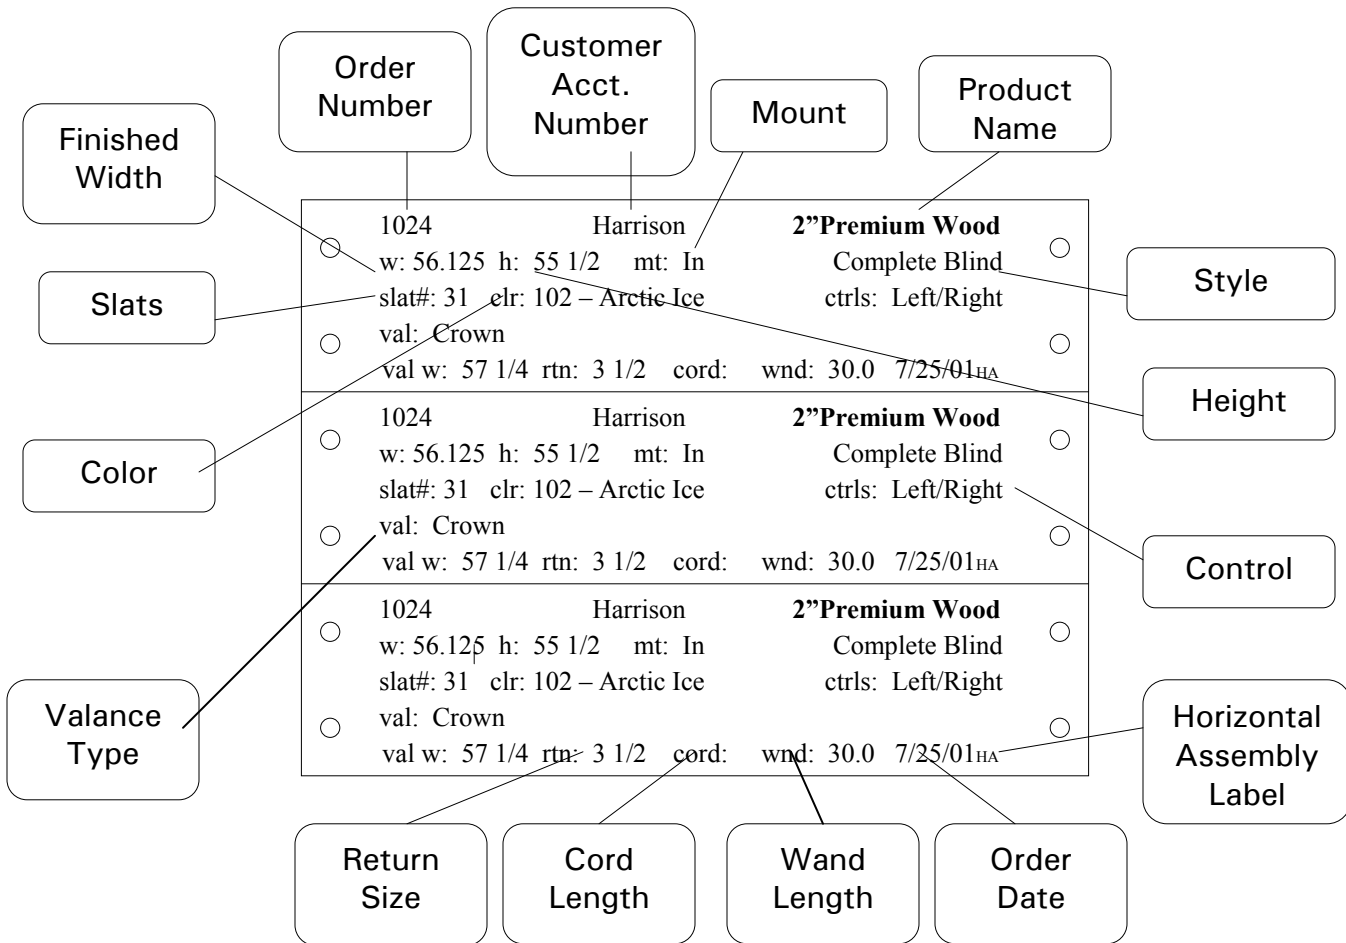

Horizontal Blind Assembly Label Layout

Sample Production Output
For More Information Contact
Solatech
Toll Free 1-877-994-TECH (8324)

This is Sample Output Only. All Solatech output can be customized for individual users.

Note: The bubbles on this page indicate the type of information contained on each section of the label. For this information to be displayed on your labels, your Product Database must contain an option with a name matching the name in a bubble. *i.e.* - a Product Database with an option named : "Length" will not display on a label because the labels are looking for an option named "Height". Product database Options can be validated using the Solatech Product Manager located in the setup menu.